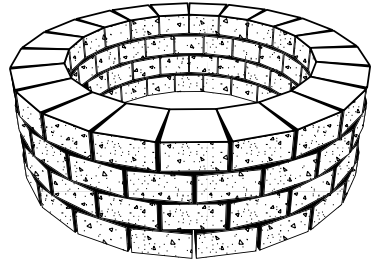

# Circular Planters Ordering Charts

Quantities vary slightly between  
wedgestone & stackstone circular  
planters

## Classic WedgeStone & Antique WedgeStone - Circular Planters

| HEIGHT          | DIAMETER OF CIRCLE (Outside) |     |     |     |     |     |
|-----------------|------------------------------|-----|-----|-----|-----|-----|
|                 | 4'                           | 5'  | 6'  | 7'  | 8'  | 9'  |
| 1 course (4")   | 20                           | 23  | 32  | 41  | 50  | 59  |
| 2 courses (8")  | 40                           | 46  | 64  | 82  | 100 | 118 |
| 3 courses (12") | 60                           | 69  | 96  | 123 | 150 | 177 |
| 4 courses (16") | 80                           | 92  | 128 | 164 | 200 | 236 |
| 5 courses (20") | 100                          | 115 | 160 | 205 | 250 | 295 |
| CAPS            | 20                           | 23  | 32  | 41  | 50  | 59  |

**NOTE:** If your planter is only one course, we recommend using Caps

## StackStone & Roman StackStone - Circular Planters

| HEIGHT          | DIAMETER OF CIRCLE (Outside) |     |     |     |     |
|-----------------|------------------------------|-----|-----|-----|-----|
|                 | 5'                           | 6'  | 7'  | 8'  | 9'  |
| 1 course (4")   | 22                           | 30  | 36  | 42  | 48  |
| 2 courses (8")  | 44                           | 60  | 72  | 84  | 96  |
| 3 courses (12") | 66                           | 90  | 108 | 126 | 144 |
| 4 courses (16") | 88                           | 120 | 144 | 168 | 192 |
| 5 courses (20") | 110                          | 150 | 180 | 210 | 240 |
| CAPS            | 22                           | 30  | 36  | 42  | 48  |