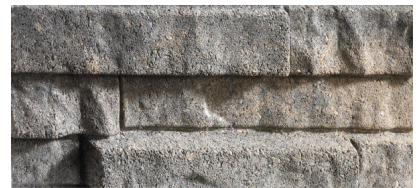

Ledgewall

For the look of dry-stacked stone in garden walls.

The LedgeWall garden wall system brings a distinctive, dry-stacked stone look to your landscape, perfect for homeowners who want their outdoor spaces to make a statement. Each 4" block in the LedgeWall system is crafted to emulate three courses of irregularly-stacked, thinner wall stone, creating an eye-catching interplay of light and shadow for a warm, inviting effect. With multiple unique face patterns and a complementary cap unit, the LedgeWall system provides a polished finish to any project.

RECOMMENDED USE

Gardens

COLOUR

Chamois
Charcoal

Natural
Charcoal

TEXTURE

Slate

ADDITIONAL INFORMATION/SPECIFICATIONS