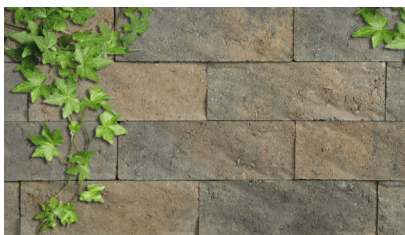

20 Clay Brick Way
Lantz, NS B2S 3G4
(902) 883-2201
salesinfo@shawbrick.ca
shawbrick.ca

Classic Weathered Wallstone

Weathered texture and rugged edges in a patio wall stone.

The Classic Weathered WallStone has the same simple design and versatility of its rugged Weathered WallStone cousins but with clean-cut lines. The slate-like texture and clean edges of this patio block provide a contemporary feeling of elegance.

Make your landscaping dream a reality with this timeless patio wall stone: beautiful and durable benches, decorative columns, grilling areas, flowerbeds, firepits, and more. Classic Weathered WallStone stacks up to a job well done in any hardscaping plan.

RECOMMENDED USE

Gardens

COLOUR

Natural
Charcoal

TEXTURE

Slate

ADDITIONAL INFORMATION/SPECIFICATIONS

Dimensions: