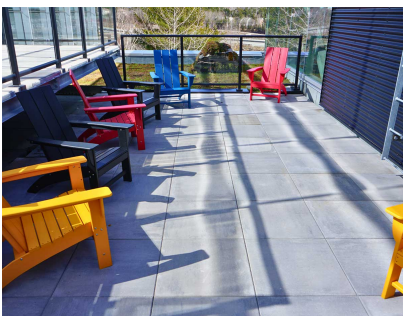

Cabot Terrace

Transform undeveloped rooftops or outdoor patio areas into a functional and stylish space.

The Cabot Terrace slab is designed for versatility, seamlessly complementing both contemporary and classic outdoor spaces.

These slabs allow for installation with or without a pedestal system. When used with the pedestal system, this slab provides easy access to the rooftop substrate, making it an ideal choice for rooftop terraces and other elevated outdoor spaces where accessibility is key.

RECOMMENDED USE

Gardens

Patios & Walkways

Rooftop Patio

COLOUR

Light And Stormy

Mocha Charcoal

SHAPE