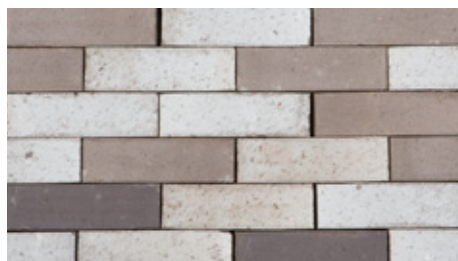

Extend your design possibilities with clay brick blends.

Any way you stack it, the Fusion Collection is all about creating a blended look on the wall with a mix of existing colours and textures from our Clay Brick Collections. We've worked with leading architects and designers to come up with an introductory Fusion Collection of six creative blends shown here. However, we can work with you to create your own custom blends. Then we'll selectively stack and ship the pallets with the bricks already mixed according to the blend percentage formula, ready for the bricklayer.

Colour Options

FUSION BLEND FRONTENAC BLEND

FUSION BLEND DOUBLE ESPRESSO

FUSION BLEND CAFÉ AU LAIT

CUSTOM BLEND

CUSTOM BLEND

CUSTOM BLEND